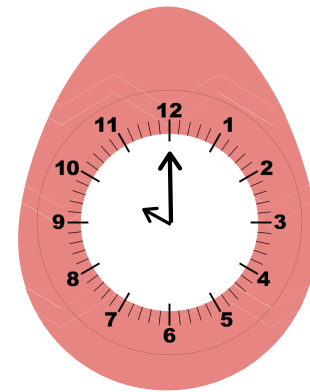

Match the clock to the correct digital time.

3:30

10:30

4:00

11:30

10:00

4:30