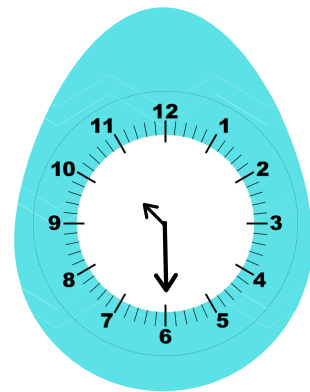

Match the clock to the correct digital time.

3:30

10:30

4:00

11:30

10:00

4:30